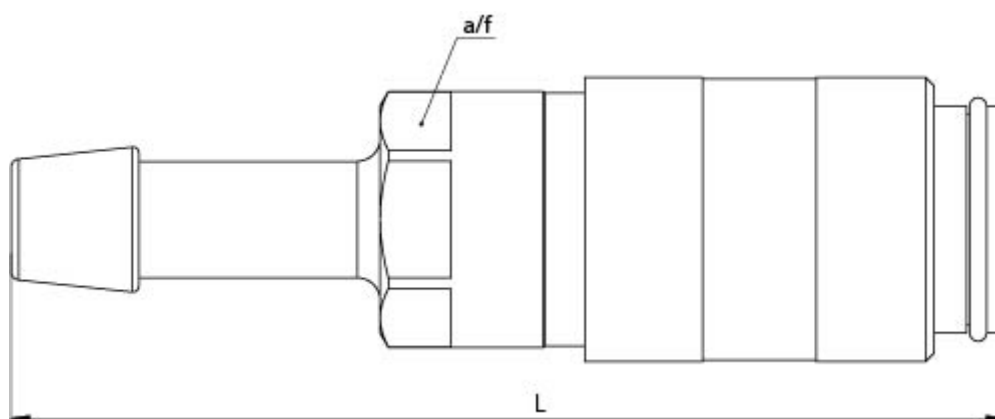

Data Sheet

Article number: 58624483e

Description: Quick-connect coupling w. stem $\varnothing 10$
NW 7.8

Measures

A/F	= 19
Length	= 70
Tube diameter	= $\varnothing 10$